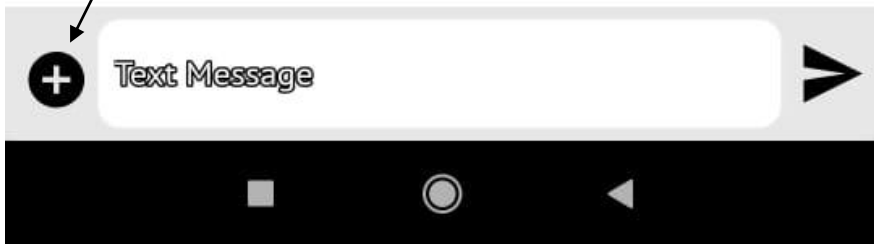

MAMTA SHUKLA

Hello this is for testing purpos

2:54PM

After Clicking message icon then click on this Icon

For Uploading Home Work and Assignment Click on this icon.

1. For eg. If you choose image format then it will come like this.