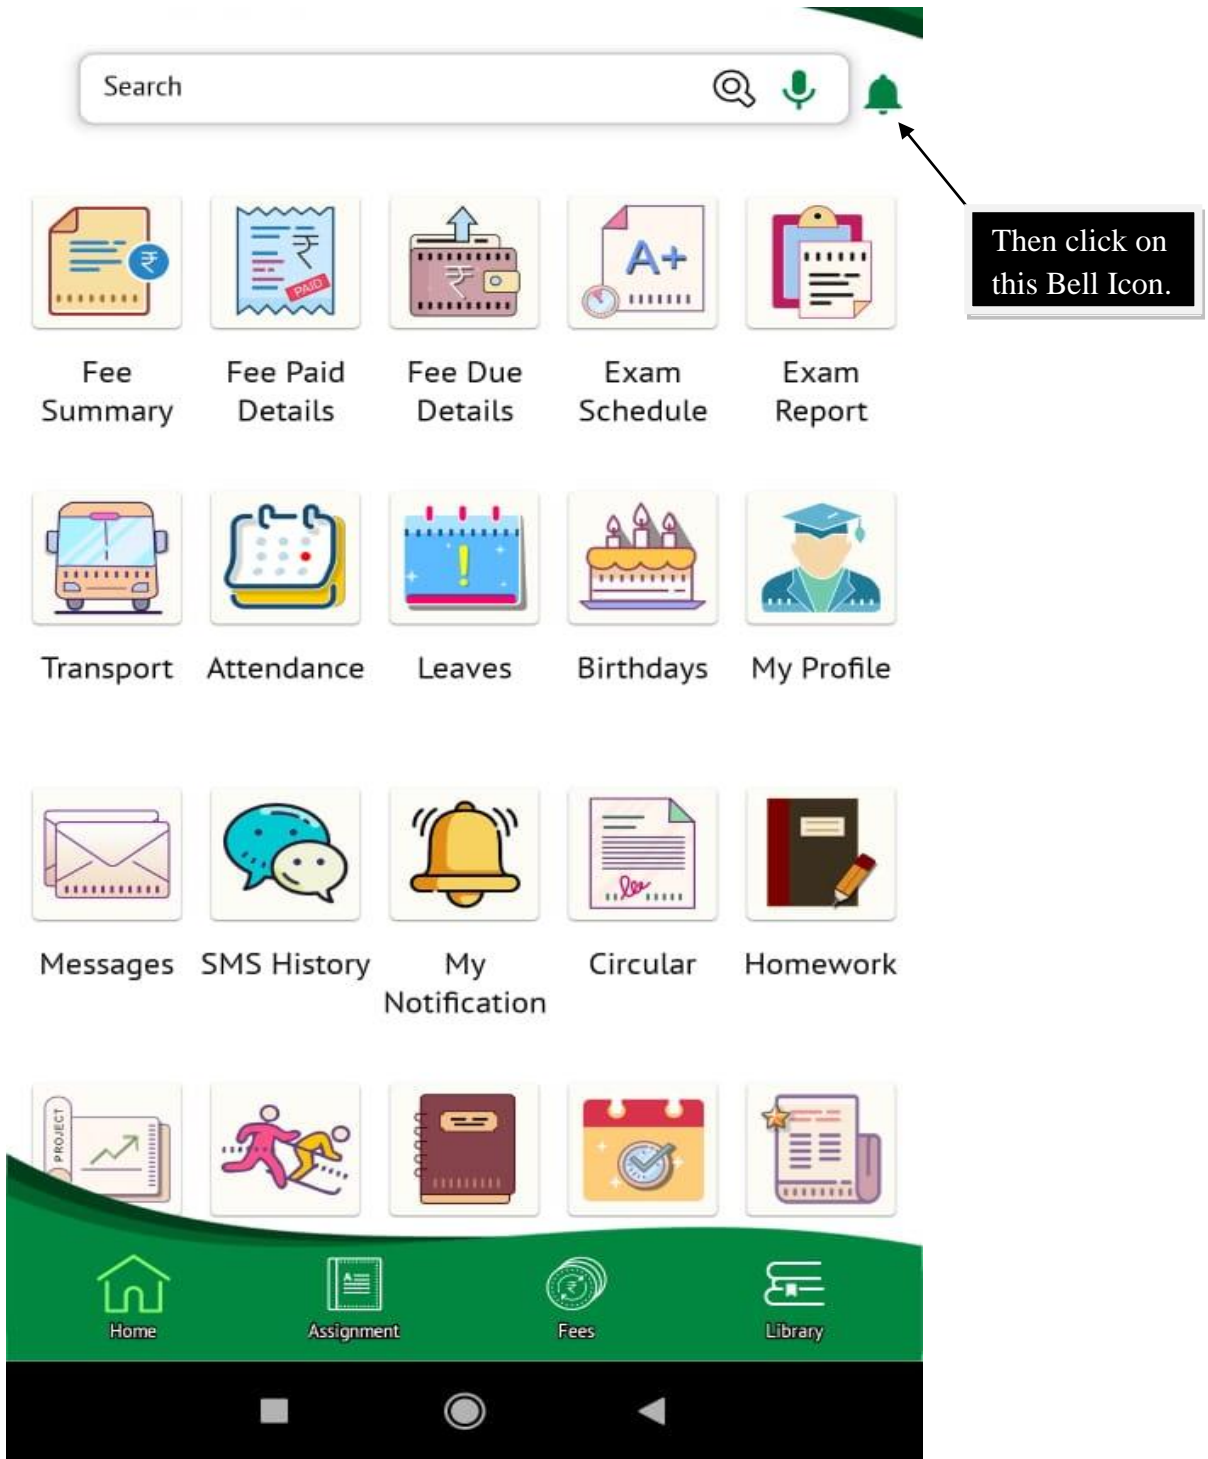

← Change School

ST. ANTHONY'S SR.SEC. SCHOOL

 p4592

[Forgot Password ?](#)

Click here to enter your Id and password.

 Sign In

Powered by 

Then click on this Bell Icon.